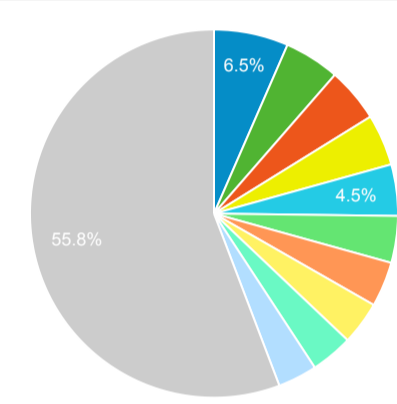

Top Events

ALL » EVENT ACTION: Shade Finder Popup - happy with the shade » EVENT CATEGORY: What foundation are you currently using?

Oct 1, 2022 - Jan 23, 2023

All Users
5.11% Unique Events

Explorer

Event

This data was filtered with the following filter expression: **Fenty Beauty - Pro Filtr Soft Matte Longwear Foundation**