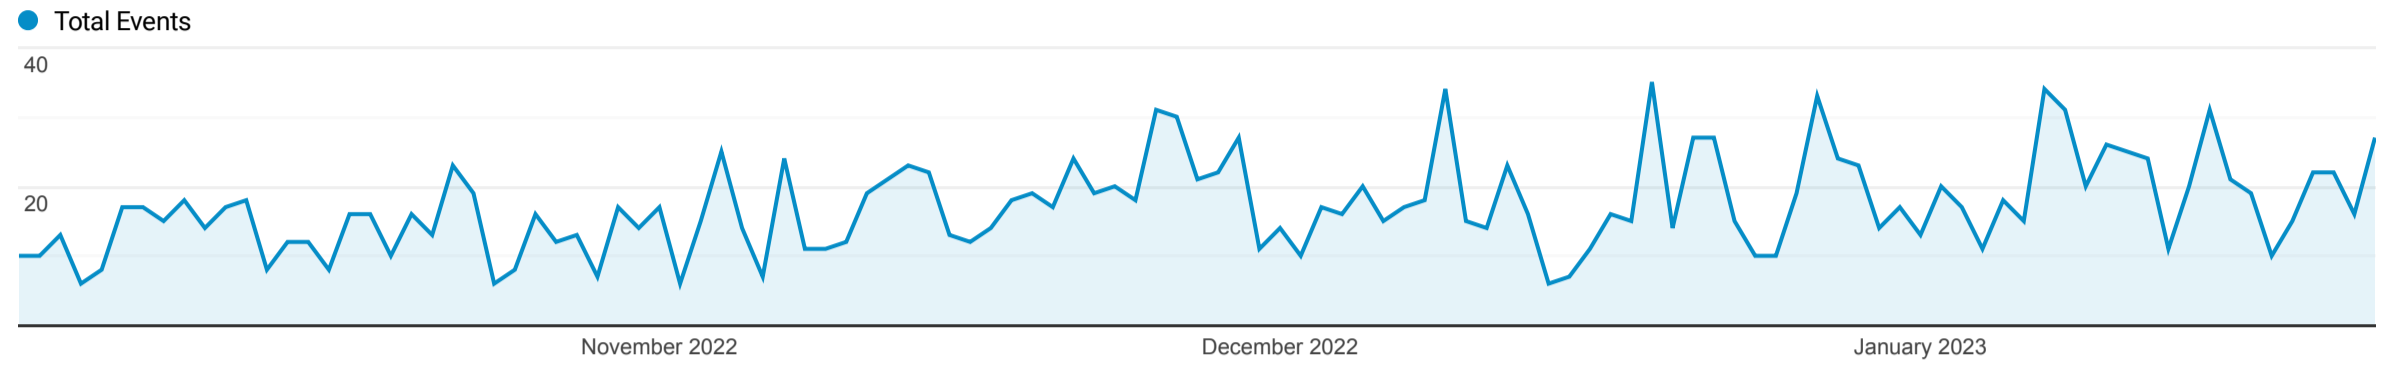

Top Events

ALL » EVENT ACTION: Shade Finder Popup - happy with the shade » EVENT CATEGORY: What foundation are you currently using?

Oct 1, 2022 - Jan 23, 2023

All Users  
5.11% Unique Events

Explorer

Event